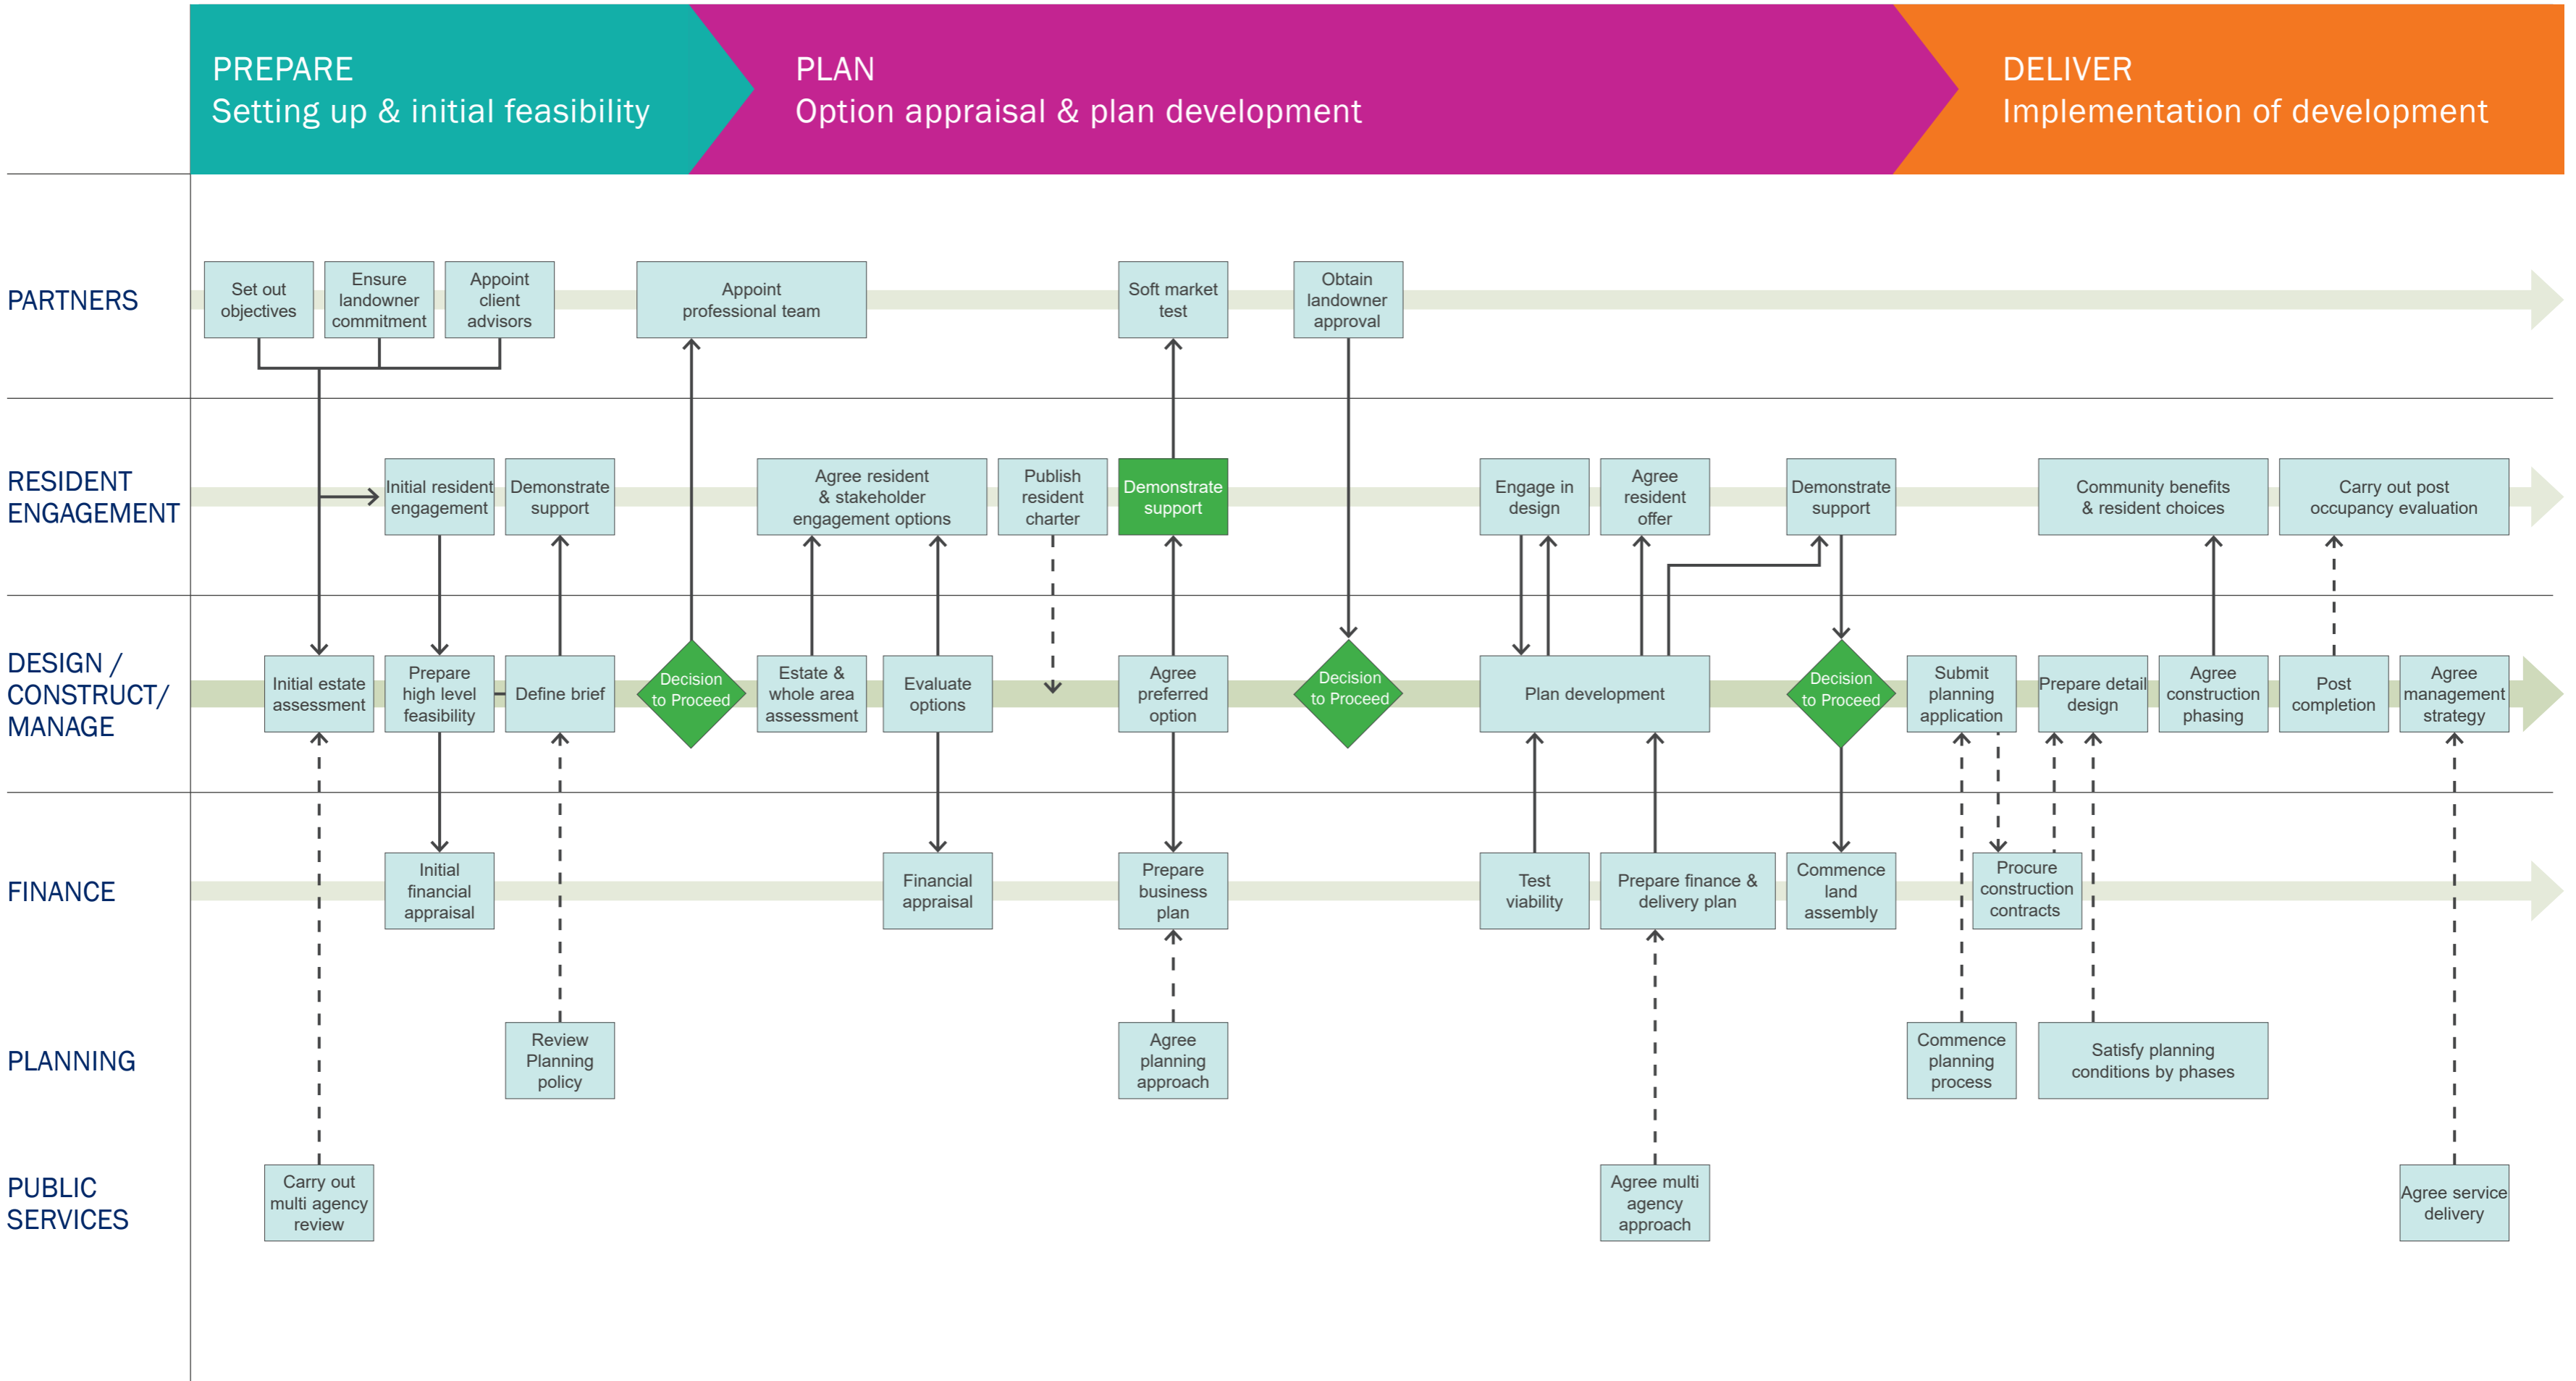

Regeneration Activity Map April 2017

Note: this activity plan has been adapted by YourMK from the good practice guide within the DCLG Estate Regeneration National Strategy (2016).